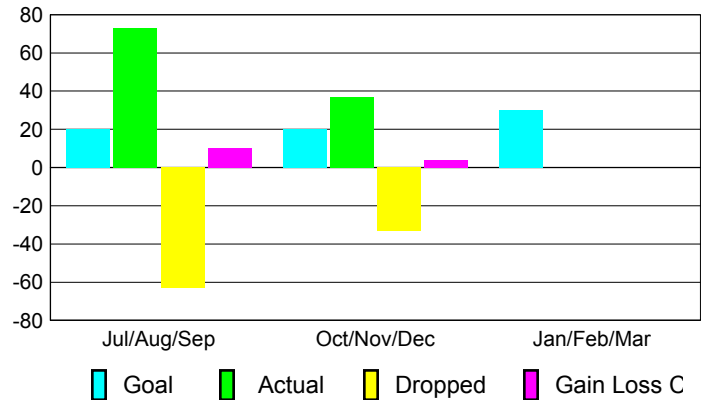

Club Results 2012-2013

Goal, New, Dropped, Gain/Loss

Comparison of Club Gain/Loss

Current Year Compared to the Previous Year

YTD Status Quo Clubs 2012-2013

Status Quo Clubs Compared to Status Quo Members

MEMBERSHIP

Membership Results
2012-2013

Membership
2011-2012

Month	Net Memb Goal	Actual New Memb	Actual Dropped Memb	Gain/Loss of Memb	Gain/Loss of Memb
Jul/Aug/Sep	20	73	-63	10	22
Oct/Nov/Dec	20	37	-33	4	18
Jan/Feb/Mar	30	0	0	0	-21
Totals	70	110	-96	14	19

Membership Results 2012-2013

Goal, New, Dropped, Gain/Loss

Comparison of Membership Gain/Loss

Current Year Compared to the Previous Year

Gender Comparison 2012-2013

Jul/Aug/Sep

Oct/Nov/Dec

Jan/Feb/Mar