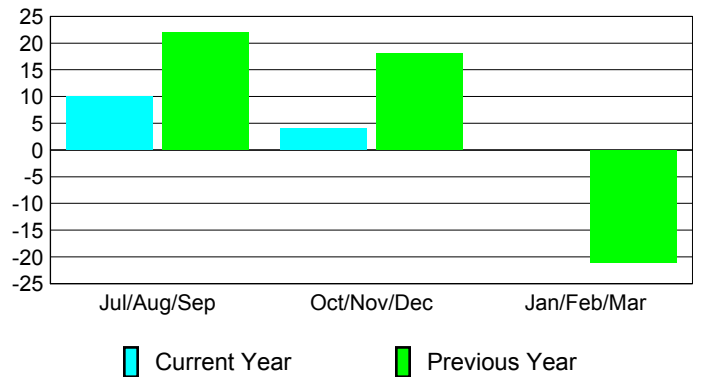

Membership Results
2012-2013

Membership
2011-2012

Month	Net Memb Goal	Actual New Memb	Actual Dropped Memb	Gain/Loss of Memb	Gain/Loss of Memb
Jul/Aug/Sep	20	73	-63	10	22
Oct/Nov/Dec	20	37	-33	4	18
Jan/Feb/Mar	30	0	0	0	-21
Totals	70	110	-96	14	19

Membership Results 2012-2013

Goal, New, Dropped, Gain/Loss

Comparison of Membership Gain/Loss

Current Year Compared to the Previous Year

Gender Comparison 2012-2013

Jul/Aug/Sep

Oct/Nov/Dec

Jan/Feb/Mar